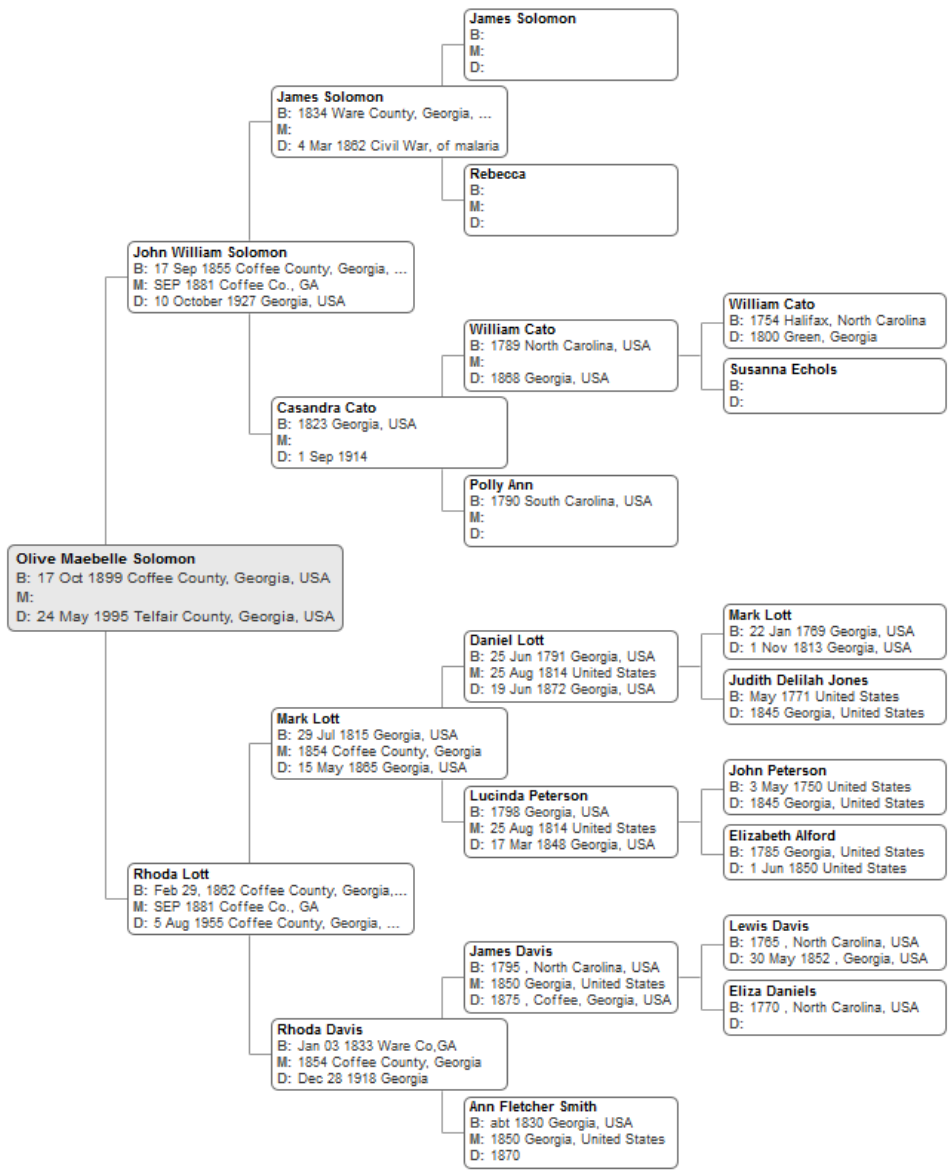

## WORTH FAMILY TREE SUMMARIES

## Descendants of Wilson M. WORTH

1. Wilson McClelland WORTH (b.7 Apr 1866, GA; d.25 Aug. 1921)  
sp: Sallie Dale Winn (b.May 1869, GA; m.before 1882, GA; d.11 Mar 1908, GA)
2. Fannie M. WORTH (b. 1884; d. 1958)  
sp: Bias SAPP (b.1872)
  3. Eva SAPP (b.1901)
  3. Elma SAPP (b.1902)
  3. Annie SAPP (b.1905)
  3. Leon SAPP (b.1907)
  3. Mary SAPP (b.1909)
2. Margaret T. WORTH (b.1887; d.1961)  
sp: Harmon Chaney (b.1886, m.; d.1974)
  3. Annie CHANEY (b.1910)
  3. Daniel CHANEY (b.1911; d.1983)
  3. Walter CHANEY (b.1913; d.1983)
  3. Calvin CHANEY (b.1915; d.1993)
  3. Jessie CHANEY (b.1918)
  3. Clinton CHANEY (b.1920)
  3. Ethel Lee CHANEY (b.1921; d.2007)
  3. Clara May CHANEY (b.1924; d.2007)
  3. Rudne CHANEY (b.1926)
  3. L.C. CHANEY (1927; d.2011)
2. Sarah Sallie Ann WORTH (b.1891; d. 1973)  
sp: Calvin Quinn ELLIS (b.1876)
2. Enoch WORTH (b.1892; d.1957)  
sp: Josephine CHANEY (b.1893; d.1979)
  3. Talmage WORTH (b.1929)
  3. Helen WORTH (1936)
  3. Thorpe WORTH (b.1911; d.1992)
  3. Albert WORTH (b.1914; d.1998)
  3. Sallie Mae WORTH (b.1920; d.1998)
  3. Alton WORTH (b.1925; d.1987)

## WORTH & SOLOMON

2. Daniel WORTH (b.17 Mar 1897, Coffee Co, GA; d.22 Feb 1964, Coffee Co, GA)  
sp: Olive Maebelle SOLOMON (b.17 Oct 1899, Coffee Co, GA; d.24 May 1995, Telfair Co, GA)
  3. Daniel Lavaine WORTH (b.23 Jul 1920, Broxton, GA; d.2 Feb 2004, Covington, GA)  
sp: Laura Emma WHITED (b.15 Mar 1922, Ithaca, NY; d.17 Sept 2001, Covington, GA)
    4. Shirley Anne WORTH (b.14 Dec 1945, Ithaca, NY)  
sp: David Brian CENTER (b. 15 Apr 1942, Nashville, TN)
      5. Brian Charles CENTER (b.11 Apr 1972, Decatur, GA)  
sp: Teresa (Teri) COOK (b.12 Mar 1971, Louisville, KY)
        6. Nicholas Alexander CENTER (b.24 Dec 2009, Louisville, KY)
        6. Andrew Jacob CENTER (b.10 Feb 2012, Dothan, AL)
      5. Daniel William CENTER (b.19 Aug 1979, Mobile, AL)
    4. Janice Marie WORTH (b.19 Jan 1948, Austell, GA)  
sp: John Sluss