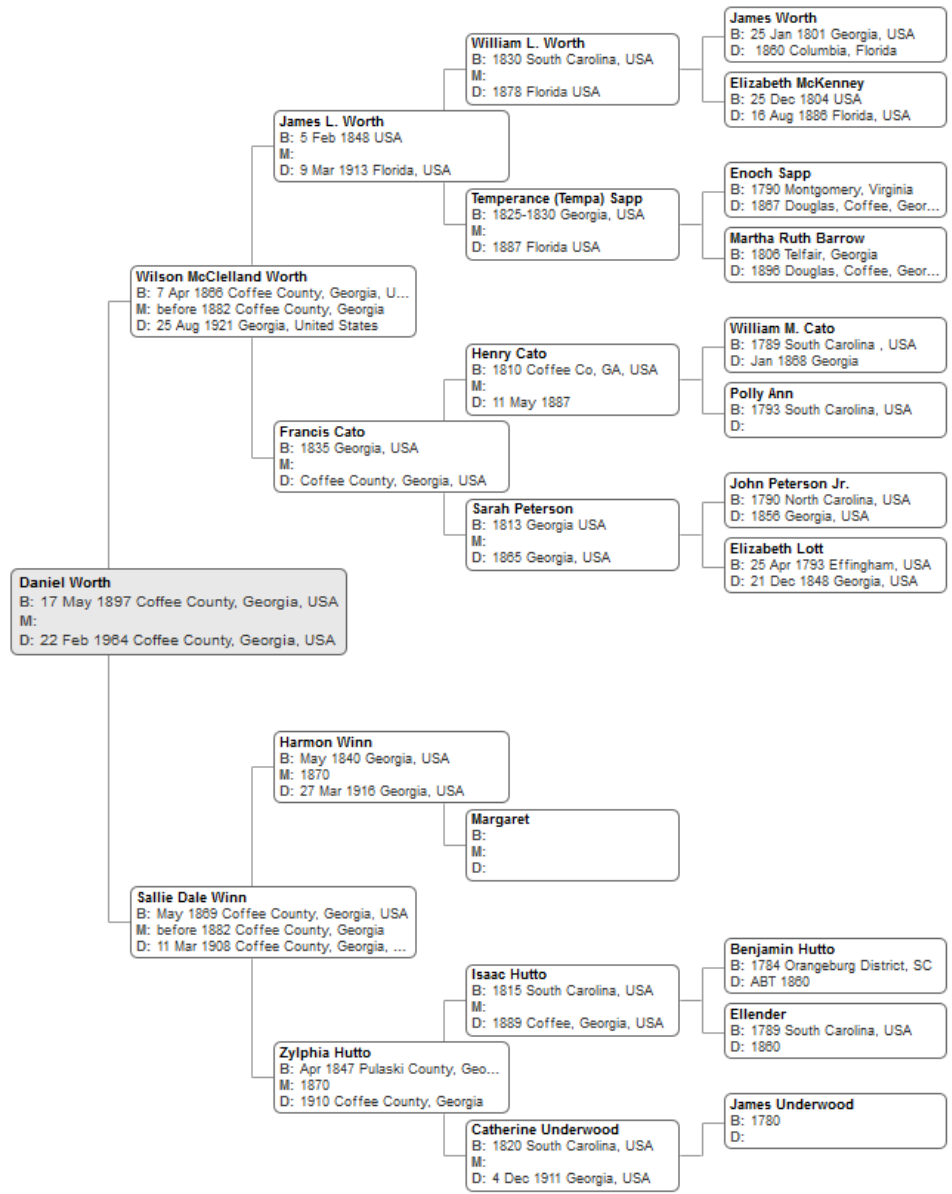

## WORTH FAMILY TREE SUMMARIES

## Descendants of Wilson M. WORTH

1. Wilson McClelland WORTH (b.7 Apr 1866, GA; d.25 Aug. 1921)  
sp: Sallie Dale Winn (b.May 1869, GA; m.before 1882, GA; d.11 Mar 1908, GA)
2. Fannie M. WORTH (b. 1884; d. 1958)  
sp: Bias SAPP (b.1872)
  3. Eva SAPP (b.1901)
  3. Elma SAPP (b.1902)
  3. Annie SAPP (b.1905)
  3. Leon SAPP (b.1907)
  3. Mary SAPP (b.1909)
2. Margaret T. WORTH (b.1887; d.1961)  
sp: Harmon Chaney (b.1886, m.; d.1974)
  3. Annie CHANEY (b.1910)
  3. Daniel CHANEY (b.1911; d.1983)
  3. Walter CHANEY (b.1913; d.1983)
  3. Calvin CHANEY (b.1915; d.1993)
  3. Jessie CHANEY (b.1918)
  3. Clinton CHANEY (b.1920)
  3. Ethel Lee CHANEY (b.1921; d.2007)
  3. Clara May CHANEY (b.1924; d.2007)
  3. Rudne CHANEY (b.1926)
  3. L.C. CHANEY (1927; d.2011)
2. Sarah Sallie Ann WORTH (b.1891; d. 1973)  
sp: Calvin Quinn ELLIS (b.1876)
2. Enoch WORTH (b.1892; d.1957)  
sp: Josephine CHANEY (b.1893; d.1979)
  3. Talmage WORTH (b.1929)
  3. Helen WORTH (1936)
  3. Thorpe WORTH (b.1911; d.1992)
  3. Albert WORTH (b.1914; d.1998)
  3. Sallie Mae WORTH (b.1920; d.1998)
  3. Alton WORTH (b.1925; d.1987)