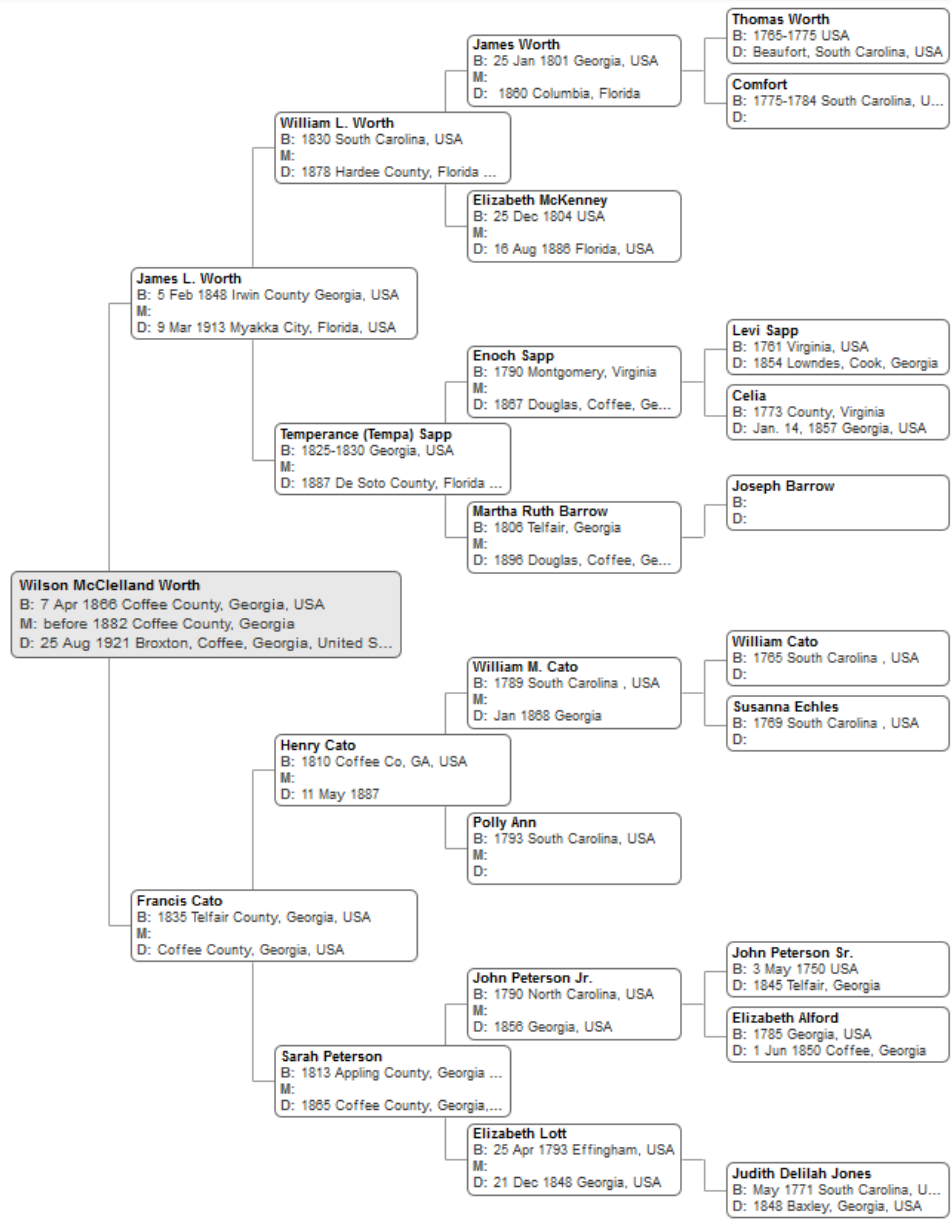

## WORTH FAMILY TREE SUMMARIES

## Descendants of Wilson M. WORTH

1. Wilson McClelland WORTH (b.7 Apr 1866, GA; d.25 Aug. 1921)  
sp: Sallie Dale Winn (b.May 1869, GA; m.before 1882, GA; d.11 Mar 1908, GA)
2. Fannie M. WORTH (b. 1884; d. 1958)  
sp: Bias SAPP (b.1872)
  3. Eva SAPP (b.1901)
  3. Elma SAPP (b.1902)
  3. Annie SAPP (b.1905)
  3. Leon SAPP (b.1907)
  3. Mary SAPP (b.1909)
2. Margaret T. WORTH (b.1887; d.1961)  
sp: Harmon Chaney (b.1886, m.; d.1974)
  3. Annie CHANEY (b.1910)
  3. Daniel CHANEY (b.1911; d.1983)
  3. Walter CHANEY (b.1913; d.1983)
  3. Calvin CHANEY (b.1915; d.1993)
  3. Jessie CHANEY (b.1918)
  3. Clinton CHANEY (b.1920)
  3. Ethel Lee CHANEY (b.1921; d.2007)
  3. Clara May CHANEY (b.1924; d.2007)
  3. Rudne CHANEY (b.1926)
  3. L.C. CHANEY (1927; d.2011)
2. Sarah Sallie Ann WORTH (b.1891; d. 1973)  
sp: Calvin Quinn ELLIS (b.1876)
2. Enoch WORTH (b.1892; d.1957)  
sp: Josephine CHANEY (b.1893; d.1979)
  3. Talmage WORTH (b.1929)
  3. Helen WORTH (1936)
  3. Thorpe WORTH (b.1911; d.1992)
  3. Albert WORTH (b.1914; d.1998)
  3. Sallie Mae WORTH (b.1920; d.1998)
  3. Alton WORTH (b.1925; d.1987)