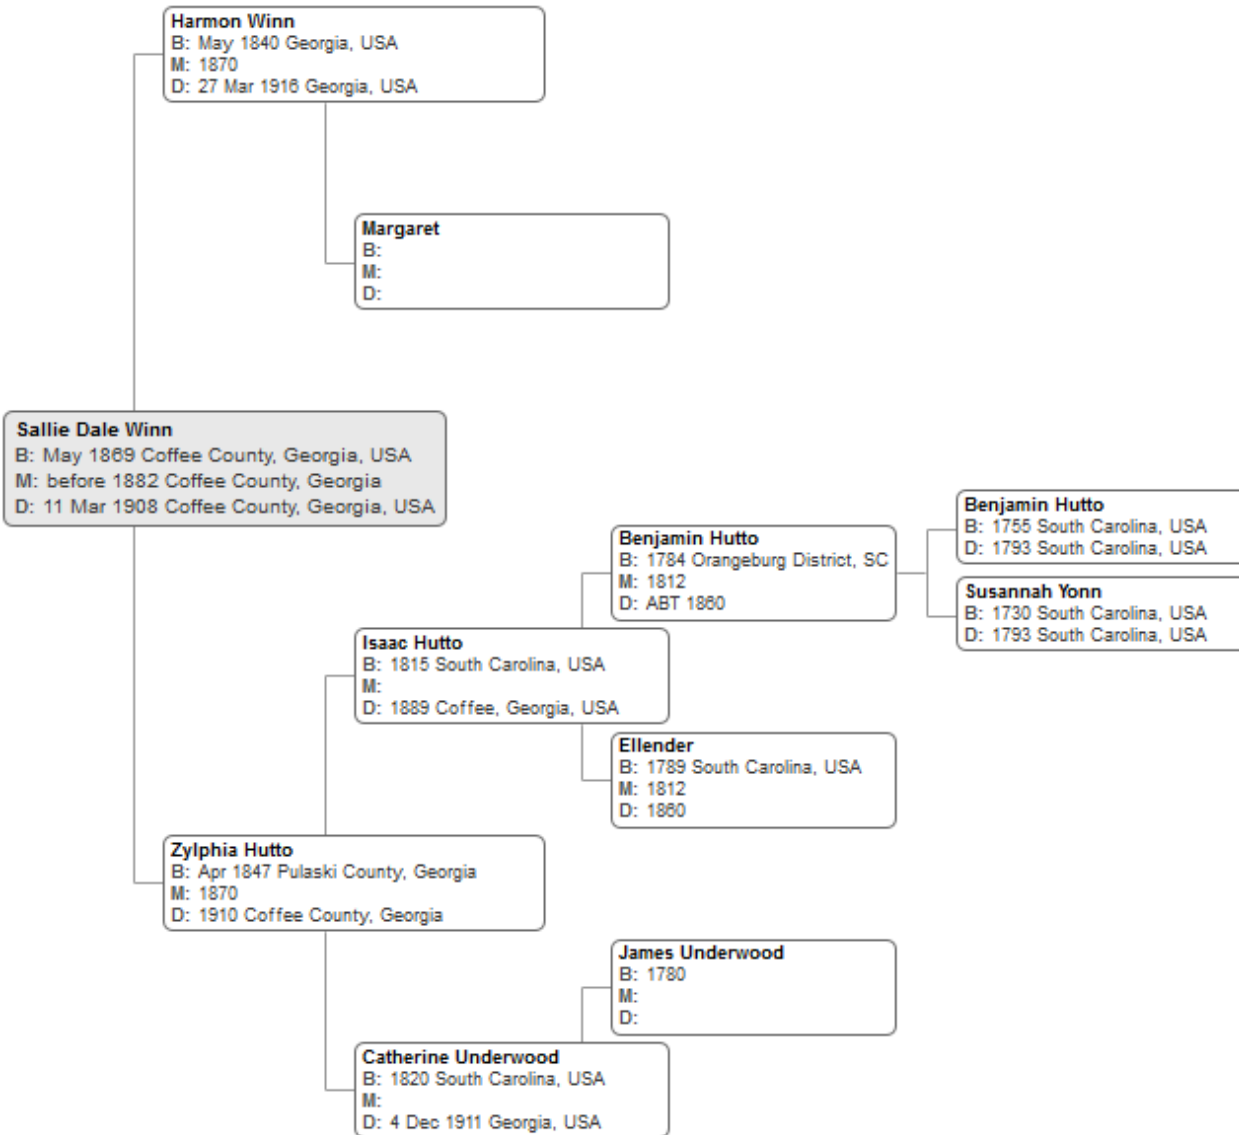

## WORTH FAMILY TREE SUMMARIES

## Descendants of Wilson M. WORTH

1. Wilson McClelland WORTH (b.7 Apr 1866, GA; d.25 Aug. 1921)  
sp: Sallie Dale Winn (b.May 1869, GA; m.before 1882, GA; d.11 Mar 1908, GA)
2. Fannie M. WORTH (b. 1884; d. 1958)  
sp: Bias SAPP (b.1872)
  3. Eva SAPP (b.1901)
  3. Elma SAPP (b.1902)
  3. Annie SAPP (b.1905)
  3. Leon SAPP (b.1907)
  3. Mary SAPP (b.1909)
2. Margaret T. WORTH (b.1887; d.1961)  
sp: Harmon Chaney (b.1886, m.; d.1974)
  3. Annie CHANEY (b.1910)
  3. Daniel CHANEY (b.1911; d.1983)
  3. Walter CHANEY (b.1913; d.1983)
  3. Calvin CHANEY (b.1915; d.1993)
  3. Jessie CHANEY (b.1918)
  3. Clinton CHANEY (b.1920)
  3. Ethel Lee CHANEY (b.1921; d.2007)
  3. Clara May CHANEY (b.1924; d.2007)
  3. Rudne CHANEY (b.1926)
  3. L.C. CHANEY (1927; d.2011)
2. Sarah Sallie Ann WORTH (b.1891; d. 1973)  
sp: Calvin Quinn ELLIS (b.1876)
2. Enoch WORTH (b.1892; d.1957)  
sp: Josephine CHANEY (b.1893; d.1979)
  3. Talmage WORTH (b.1929)
  3. Helen WORTH (1936)
  3. Thorpe WORTH (b.1911; d.1992)
  3. Albert WORTH (b.1914; d.1998)
  3. Sallie Mae WORTH (b.1920; d.1998)
  3. Alton WORTH (b.1925; d.1987)

## WORTH & SOLOMON

2. Daniel WORTH (b.17 Mar 1897, Coffee Co, GA; d.22 Feb 1964, Coffee Co, GA)  
sp: Olive Maebelle SOLOMON (b.17 Oct 1899, Coffee Co, GA; d.24 May 1995, Telfair Co, GA)
  3. Daniel Lavaine WORTH (b.23 Jul 1920, Broxton, GA; d.2 Feb 2004, Covington, GA)  
sp: Laura Emma WHITED (b.15 Mar 1922, Ithaca, NY; d.17 Sept 2001, Covington, GA)
    4. Shirley Anne WORTH (b.14 Dec 1945, Ithaca, NY)  
sp: David Brian CENTER (b. 15 Apr 1942, Nashville, TN)
      5. Brian Charles CENTER (b.11 Apr 1972, Decatur, GA)  
sp: Teresa (Teri) COOK (b.12 Mar 1971, Louisville, KY)
        6. Nicholas Alexander CENTER (b.24 Dec 2009, Louisville, KY)
        6. Andrew Jacob CENTER (b.10 Feb 2012, Dothan, AL)
      5. Daniel William CENTER (b.19 Aug 1979, Mobile, AL)
    4. Janice Marie WORTH (b.19 Jan 1948, Austell, GA)  
sp: John Sluss